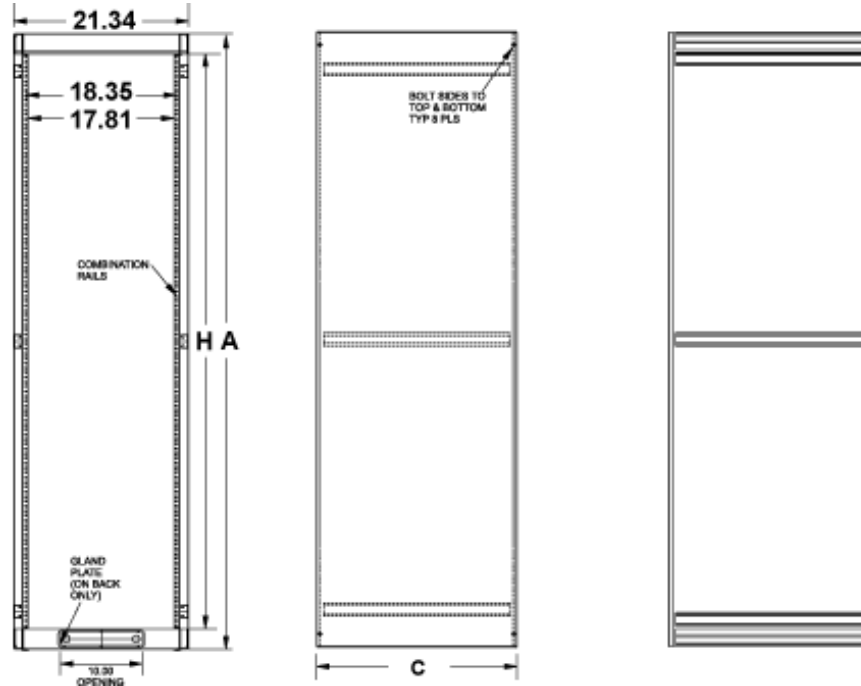

Part No. Black	Part No. Light Gray	Overall Dimensions			Usable Mounting Dimensions				Shipping Weight
		Height A	Width C	Depth	Rack Units	Height H	Depth	Depth (With Doors)	
REFK1903517BK1	REFK1903517LG1	40.19	21.34	17.50	20U	35.19	16.50	16.00	90 lb
REFK1904217BK1	REFK1904217LG1	47.19	21.34	17.50	24U	42.19	16.50	16.00	104 lb
REFK1904917BK1	REFK1904917LG1	54.19	21.34	17.50	28U	49.19	16.50	16.00	112 lb
REFK1905617BK1	REFK1905617LG1	61.19	21.34	17.50	32U	56.19	16.50	16.00	123 lb
REFK1906317BK1	REFK1906317LG1	68.19	21.34	17.50	36U	63.19	16.50	16.00	134 lb
REFK1907017BK1	REFK1907017LG1	75.19	21.34	17.50	40U	70.19	16.50	16.00	144 lb
REFK1907717BK1	REFK1907717LG1	82.19	21.34	17.50	44U	77.19	16.50	16.00	154 lb
REFK1903524BK1	REFK1903524LG1	40.19	21.34	24.50	20U	35.19	23.50	23.00	116 lb
REFK1904224BK1	REFK1904224LG1	47.19	21.34	24.50	24U	42.19	23.50	23.00	124 lb
REFK1904924BK1	REFK1904924LG1	54.19	21.34	24.50	28U	49.19	23.50	23.00	140 lb
REFK1905624BK1	REFK1905624LG1	61.19	21.34	24.50	32U	56.19	23.50	23.00	146 lb
REFK1906324BK1	REFK1906324LG1	68.19	21.34	24.50	36U	63.19	23.50	23.00	162 lb
REFK1907024BK1	REFK1907024LG1	75.19	21.34	24.50	40U	70.19	23.50	23.00	178 lb
REFK1907724BK1	REFK1907724LG1	82.19	21.34	24.50	44U	77.19	23.50	23.00	190 lb
REFK1903531BK1	REFK1903531LG1	40.19	21.34	31.50	20U	35.19	30.50	30.00	136 lb
REFK1904231BK1	REFK1904231LG1	47.19	21.34	31.50	24U	42.19	30.50	30.00	154 lb
REFK1904931BK1	REFK1904931LG1	54.19	21.34	31.50	28U	49.19	30.50	30.00	170 lb
REFK1905631BK1	REFK1905631LG1	61.19	21.34	31.50	32U	56.19	30.50	30.00	180 lb
REFK1906331BK1	REFK1906331LG1	68.19	21.34	31.50	36U	63.19	30.50	30.00	190 lb
REFK1907031BK1	REFK1907031LG1	75.19	21.34	31.50	40U	70.19	30.50	30.00	198 lb
REFK1907731BK1	REFK1907731LG1	82.19	21.34	31.50	44U	77.19	30.50	30.00	226 lb